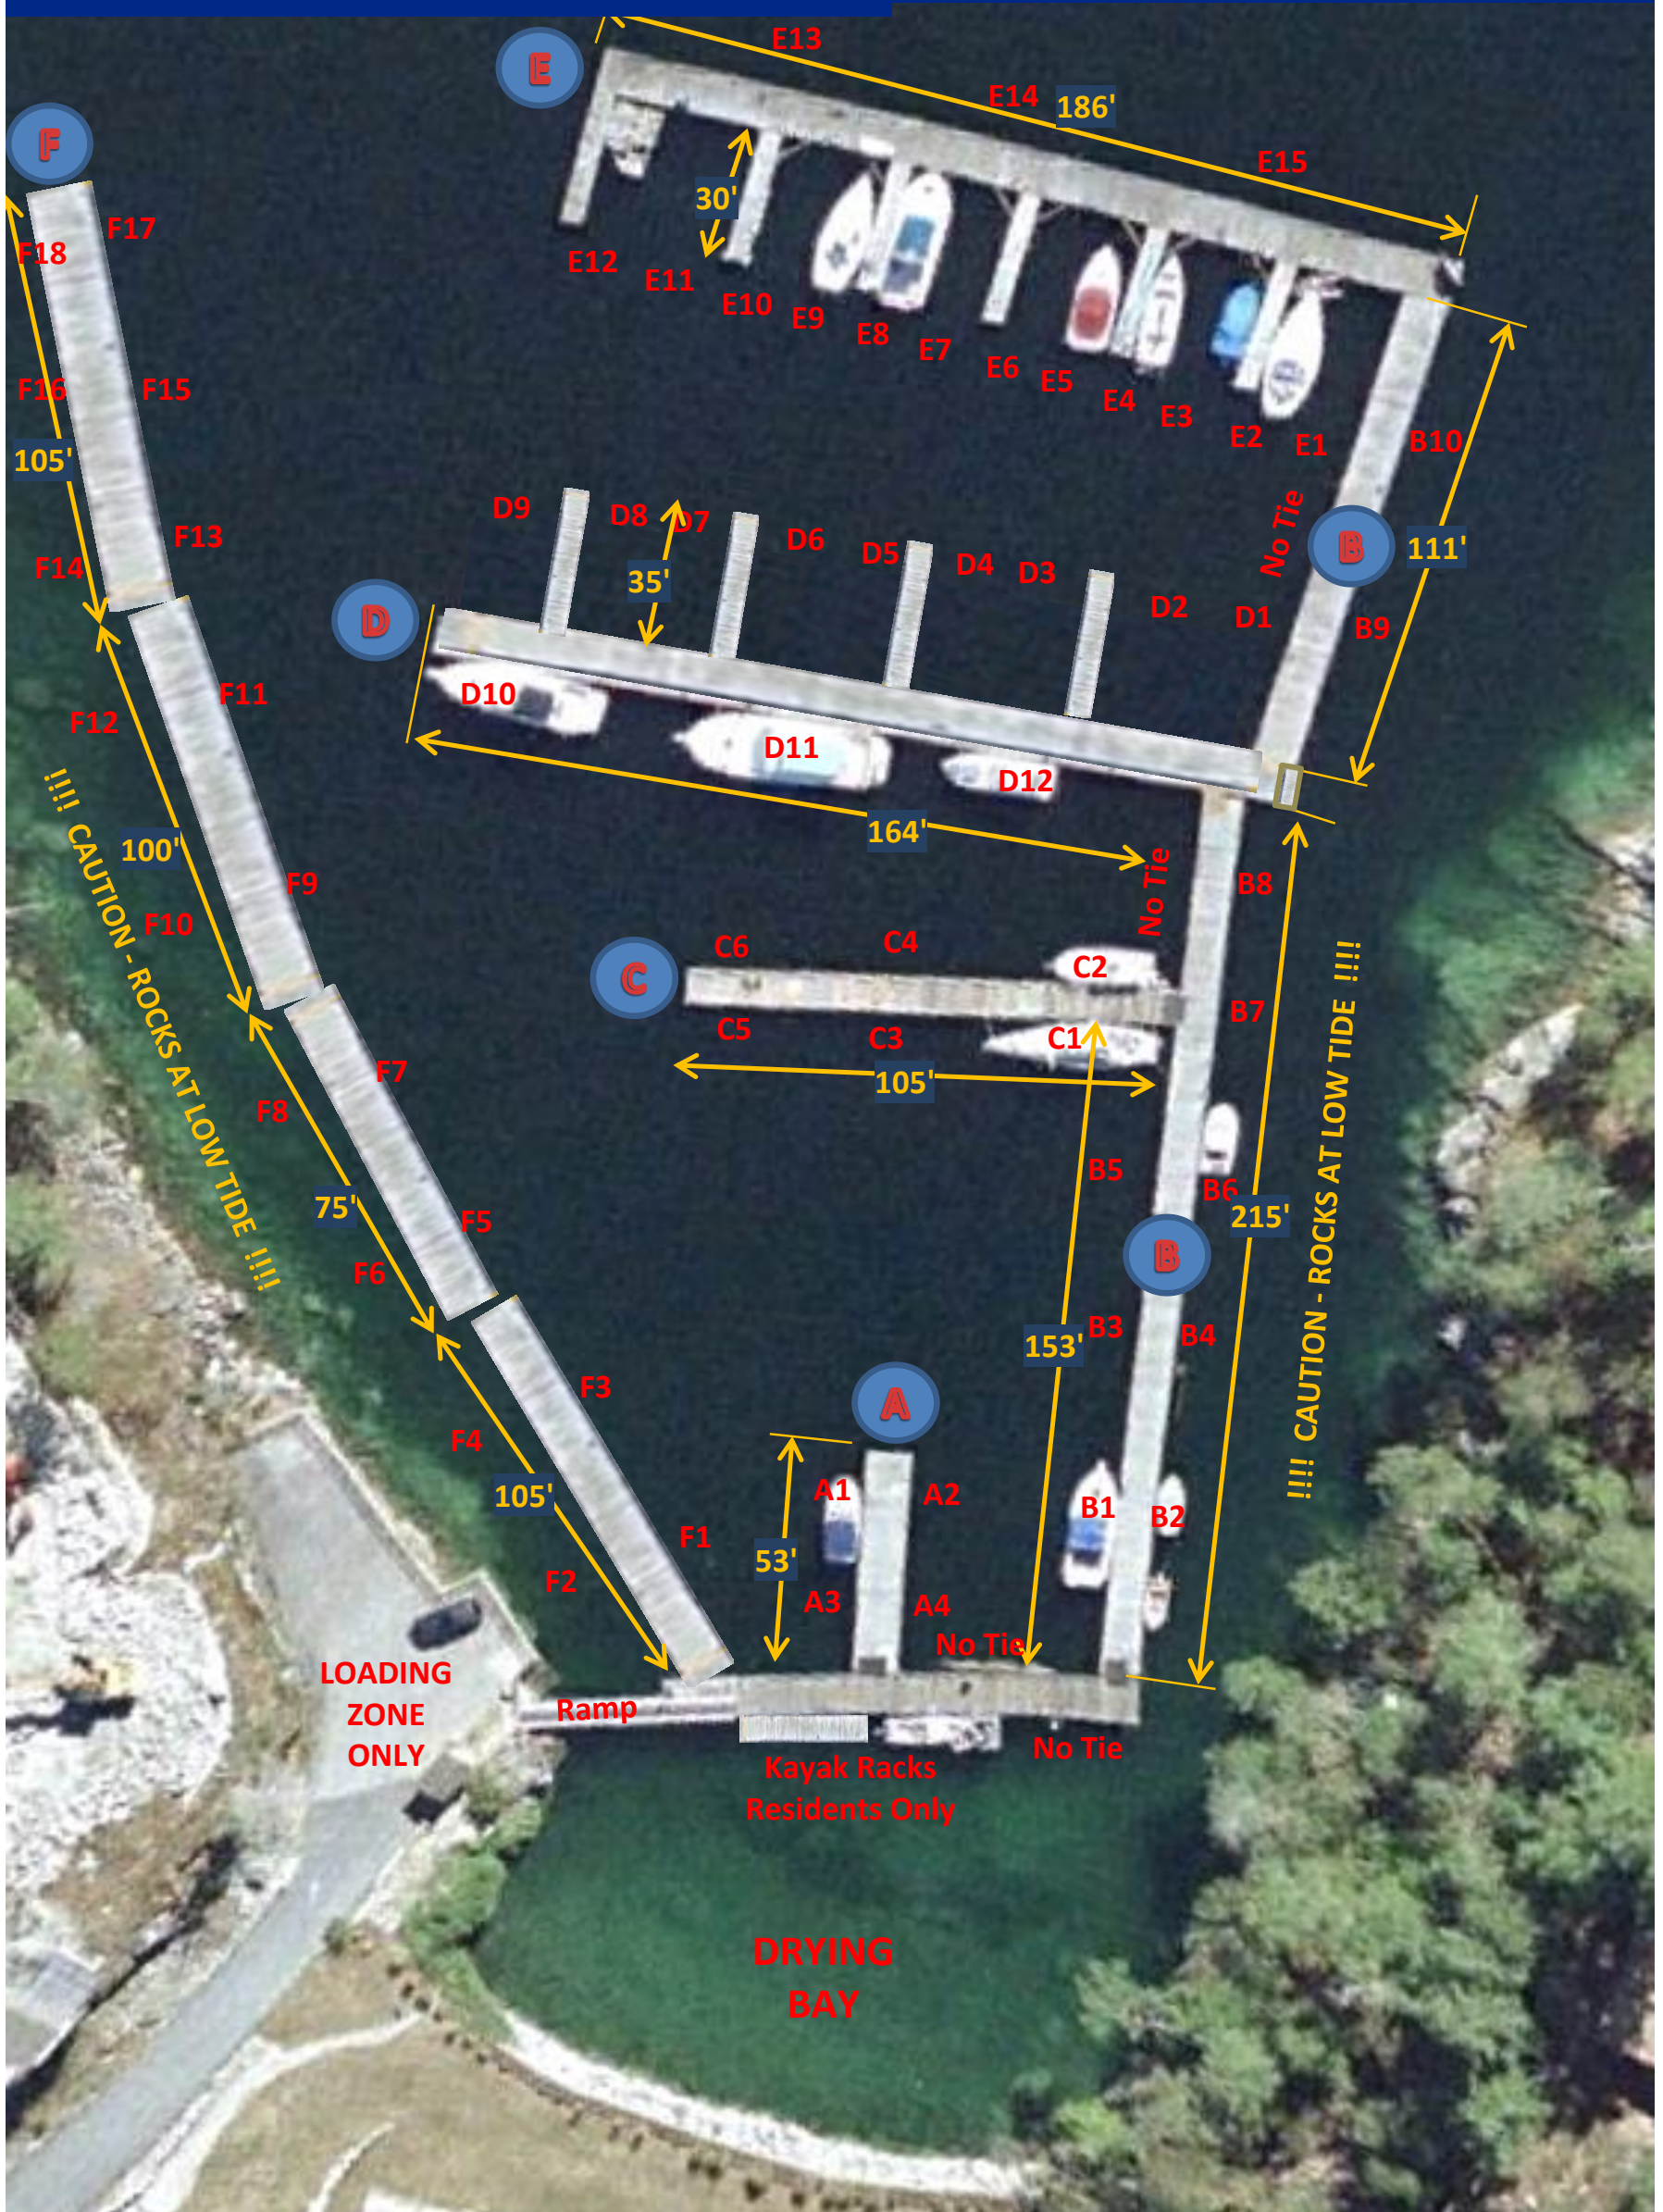

FARRINGTON Cove

MARINA

4622 SINCLAIR BAY RD, GARDEN BAY, BC